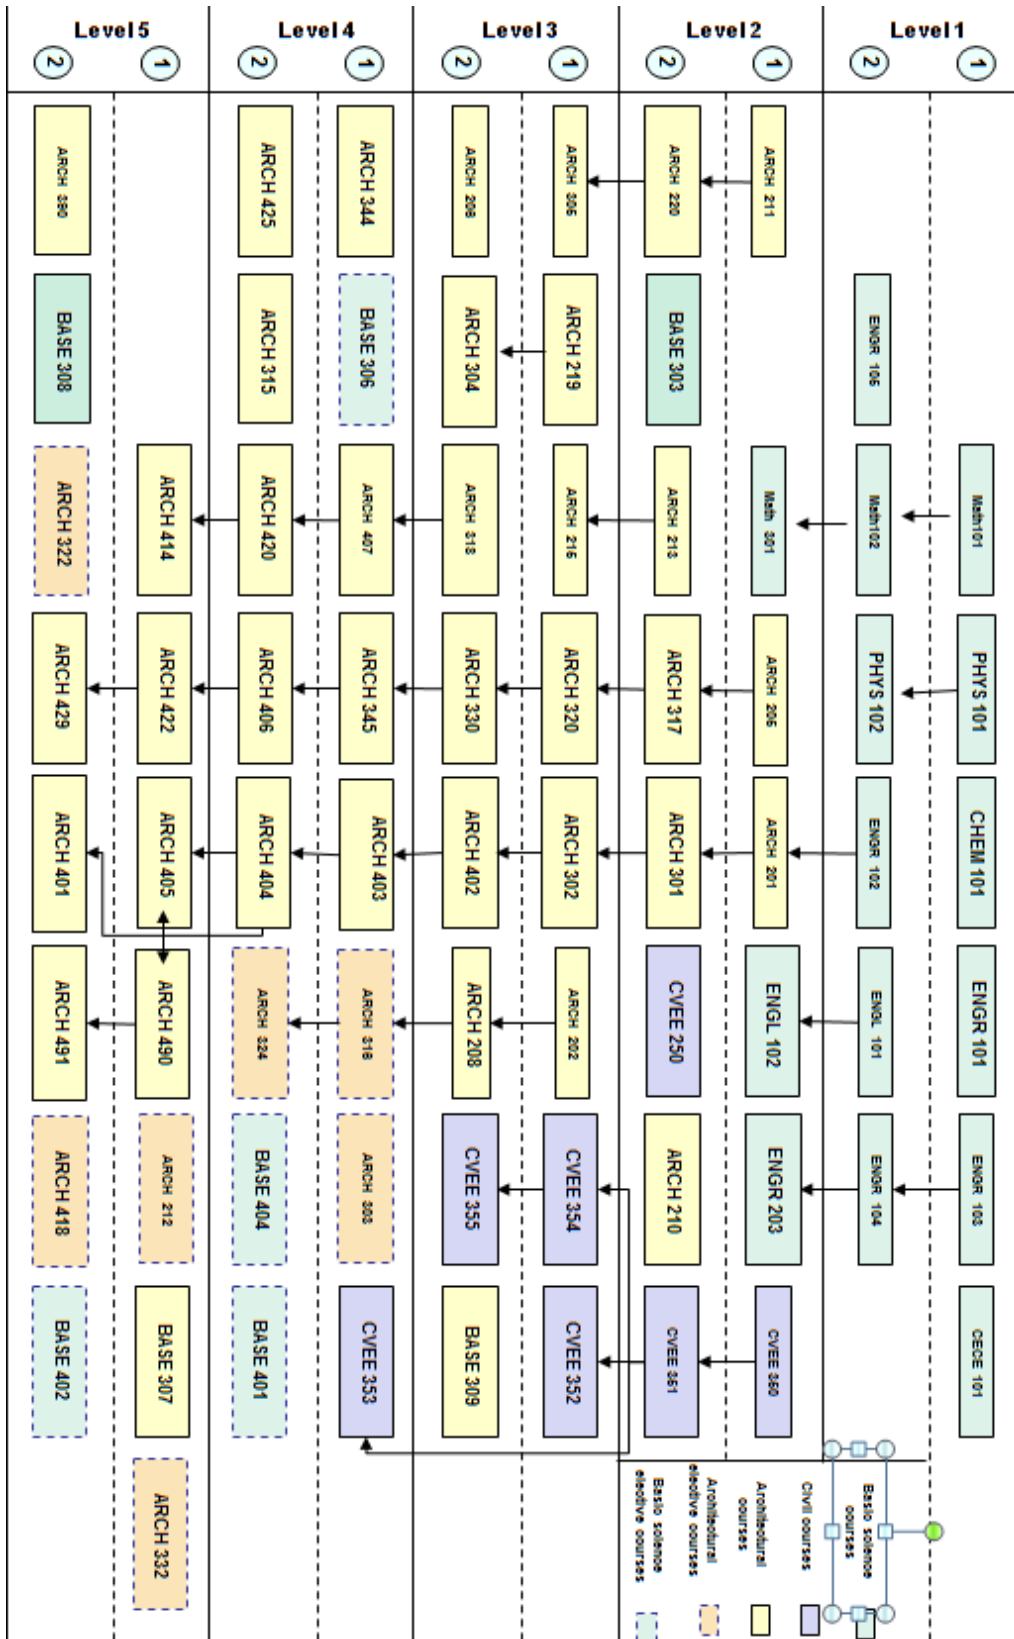

The tree diagram of the courses

Note: In the academic year 2023-2024

- ARCH 425 is scheduled for the first semester rather than the second semester
- BASE 306 is scheduled for the second semester instead of the first semester